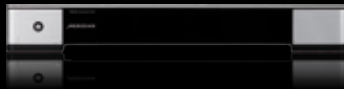

Media Source 600
Single-zone audio source

Provides access to your Meridian Sooloos digital media library and connects internet radio and Rhapsody services. Controlled from anywhere on the Sooloos network, including wirelessly via the free Sooloos iPhone/iPad app. High-quality analogue and digital connectivity for simple connection to any music system. The most elegant way to integrate Meridian Sooloos into a traditional music/audio system.
H, W, D: 60, 440, 350mm (2.4, 17.3, 13.8in) inc. feet; Weight: 4.5kg (10lb)
Finish: Bead-blasted, anodised, natural silver aluminium.